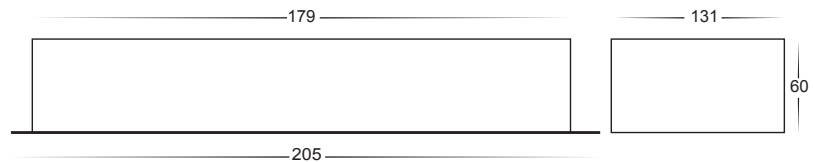

PART NUMBER	Description	IP Rating	POWER
HV9654	12v IP66 LED Driver 100w	IP66	12v DC 100w
HV9654-24v	24v IP66 LED Driver 100w	IP66	24v DC 100w